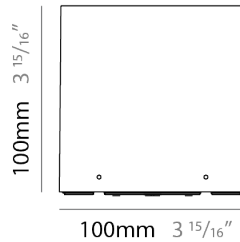

GENERAL

Series: Mini Special
Brand: Platek
Division: Exterior
Mounting Type: Surface
Mounting Location: Wall
Subcategory: Wall Effect

PHYSICAL

Shape: Rectangle
Length (mm): 200
Length (in): 7 7/8
Height (mm): 100
Depth (mm): 100
Height (in): 3 15/16
Depth (in): 3 15/16
Light Distribution: Direct
Weight (kg): 1.6
Weight (lbs): 3.53
Diffuser: Clear tempered glass / Diffused Sandblasted Glass
Fixture Finish: [BLK / WHI / GRY / COR / ANT / BRZ](#)
Fixture Material: Aluminum Die Cast

ELECTRICAL

Lamp Type: LED
Input Wattage (W): 10 / 19.5
Total Output Wattage (W): 8 / 18
Dimming: Non-Dimming / Phase Dimming (120vac Only)
Driver Included: Yes
Driver Location: Integrated
Driver Type: Constant Current - 120 / 277Vac
Driver Class: Class 2
Input Voltage (V): 120 - 277
Constant Current (MA): 700
Upon Request: Remote: 0-10Vdc dimming

LED

Number of LEDs: 1 / 4
Color Temperature (°K): [3000 / 4000](#)
Max. Delivered Lumen (lm): 910 / 945
Nominal Lumen (lm): 1040 / 1080
CRI: >80 CRI
Lamp Life (hrs): 60000

OPTICAL

Optic°: [1 Opening](#)

RATINGS AND CERTIFICATIONS

Certified By: Certified for North American Standards
IP rating: IP65
IK Rating: IK05
Bug Rating: B1 U4 G0
Upon Request: Higher Maximum Ambient Temperature

PROJECT
TYPE
SPECIFIER
QUANTITY
DATE