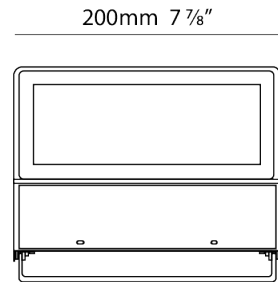

GENERAL

Series: Mini Special
Brand: Platek
Division: Exterior
Mounting Type: Surface
Mounting Location: Above Ground
Subcategory: Flood

PHYSICAL

Shape: Rectangle
Length (mm): 200
Length (in): 7 ⁷/₈
Width (mm): 110
Width (in): 4 ⁵/₁₆
Height (mm): 140
Height (in): 5 ¹/₂
Max. Overall Height (mm): 170
Max. Overall Height (in): 6 ¹¹/₁₆
Light Distribution: Adjustable / Direct
Diffuser: Clear tempered glass / Diffused Sandblasted Glass
Fixture Finish: BLK / WHI / GRY / COR / ANT / BRZ
Fixture Material: Aluminum Die Cast

ELECTRICAL

Lamp Type: LED
Input Wattage (W): 10 [1 LED] / 17.5 [4 LED]
Total Output Wattage (W): 8 / 16
Dimming: Non-Dimmable
Driver Included: Yes
Driver Location: Integrated
Driver Type: Constant Current - 120Vac
Driver Class: Class 2
Input Voltage (V): 120 - 277
Constant Current (MA): 700
Upon Request: (Not included - see components [IP65 or higher enclosure to be supplied by others]) Remote: 0-10Vdc dimming / Phase dimming / Non-dimming 120/277Vac

LED

Number of LEDs: 1 / 4
Color Temperature (°K): 3000 / 4000
Max. Delivered Lumen (lm): 770 / 800
Nominal Lumen (lm): 1040 / 1080
CRI: >80 CRI
Lamp Life (hrs): 60000

OPTICAL

Optic°: Asymmetric / Diffused

RATINGS AND CERTIFICATIONS

Certified By: Certified for North American Standards
IP rating: IP65
IK Rating: IK05
Bug Rating: B1 U0 G1
Upon Request: Higher Maximum Ambient Temperature