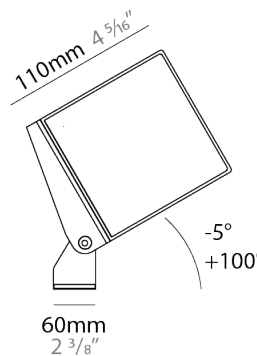

GENERAL

Series: Mini Special
Brand: Platek
Division: Exterior
Mounting Type: Surface
Mounting Location: Above Ground
Subcategory: Flood

PHYSICAL

Shape: Rectangle
Length (mm): 200
Length (in): 7 ⁷/₈
Width (mm): 110
Width (in): 4 ⁵/₁₆
Height (mm): 140
Height (in): 5 ¹/₂
Max. Overall Height (mm): 170
Max. Overall Height (in): 6 ¹¹/₁₆
Light Distribution: Adjustable / Direct
Diffuser: Clear tempered glass / Diffused Sandblasted Glass
Fixture Finish: BLK / WHI / GRY / COR / ANT / BRZ
Fixture Material: Aluminum Die Cast

ELECTRICAL

Lamp Type: LED
Input Wattage (W): 10 [1 LED] / 17.5 [4 LED]
Total Output Wattage (W): 8 / 16
Dimming: Non-Dimmable
Driver Included: Yes
Driver Location: Integrated
Driver Type: Constant Current - 120Vac
Driver Class: Class 2
Input Voltage (V): 120 - 277
Constant Current (MA): 700
Upon Request: (Not included - see components [IP65 or higher enclosure to be supplied by others]) Remote: 0-10Vdc dimming / Phase dimming / Non-dimming 120/277Vac

LED

Number of LEDs: 1 / 4
Color Temperature (°K): 3000 / 4000
Max. Delivered Lumen (lm): 770 / 800
Nominal Lumen (lm): 1040 / 1080
CRI: >80 CRI
Lamp Life (hrs): 60000

OPTICAL

Optic°: Asymmetric / Diffused

RATINGS AND CERTIFICATIONS

Certified By: Certified for North American Standards
IP rating: IP65
IK Rating: IK05
Bug Rating: B1 U0 G1
Upon Request: Higher Maximum Ambient Temperature