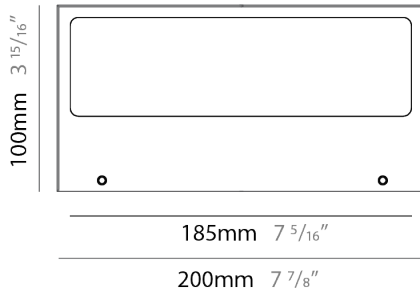

GENERAL

Series: Mini Special
Brand: Platek
Division: Exterior
Mounting Type: Surface
Mounting Location: Wall
Subcategory: Wall Effect

PHYSICAL

Shape: Rectangle
Length (mm): 200
Length (in): 7 7/8
Height (mm): 100
Depth (mm): 100
Height (in): 3 15/16
Depth (in): 3 15/16
Light Distribution: Direct
Weight (kg): 1.6
Weight (lbs): 3.53
Diffuser: Clear tempered glass / Diffused Sandblasted Glass
Fixture Finish: [BLK / WHI / GRY / COR / ANT / BRZ](#)
Fixture Material: Aluminum Die Cast

ELECTRICAL

Lamp Type: LED
Input Wattage (W): 10 / 19.5
Total Output Wattage (W): 8 / 18
Dimming: Non-Dimming / Phase Dimming (120vac Only)
Driver Included: Yes
Driver Location: Integrated
Driver Type: Constant Current - 120 / 277Vac
Driver Class: Class 2
Input Voltage (V): 120 - 277
Constant Current (MA): 700
Upon Request: Remote: 0-10Vdc dimming

LED

Number of LEDs: 1 / 4
Color Temperature (°K): [3000 / 4000](#)
Max. Delivered Lumen (lm): 910 / 945
Nominal Lumen (lm): 1040 / 1080
CRI: >80 CRI
Lamp Life (hrs): 60000

OPTICAL

Optic°: [1 Opening](#)

RATINGS AND CERTIFICATIONS

Certified By: Certified for North American Standards
IP rating: IP65
IK Rating: IK05
Bug Rating: B1 U4 G0
Upon Request: Higher Maximum Ambient Temperature

PROJECT
TYPE
SPECIFIER
QUANTITY
DATE